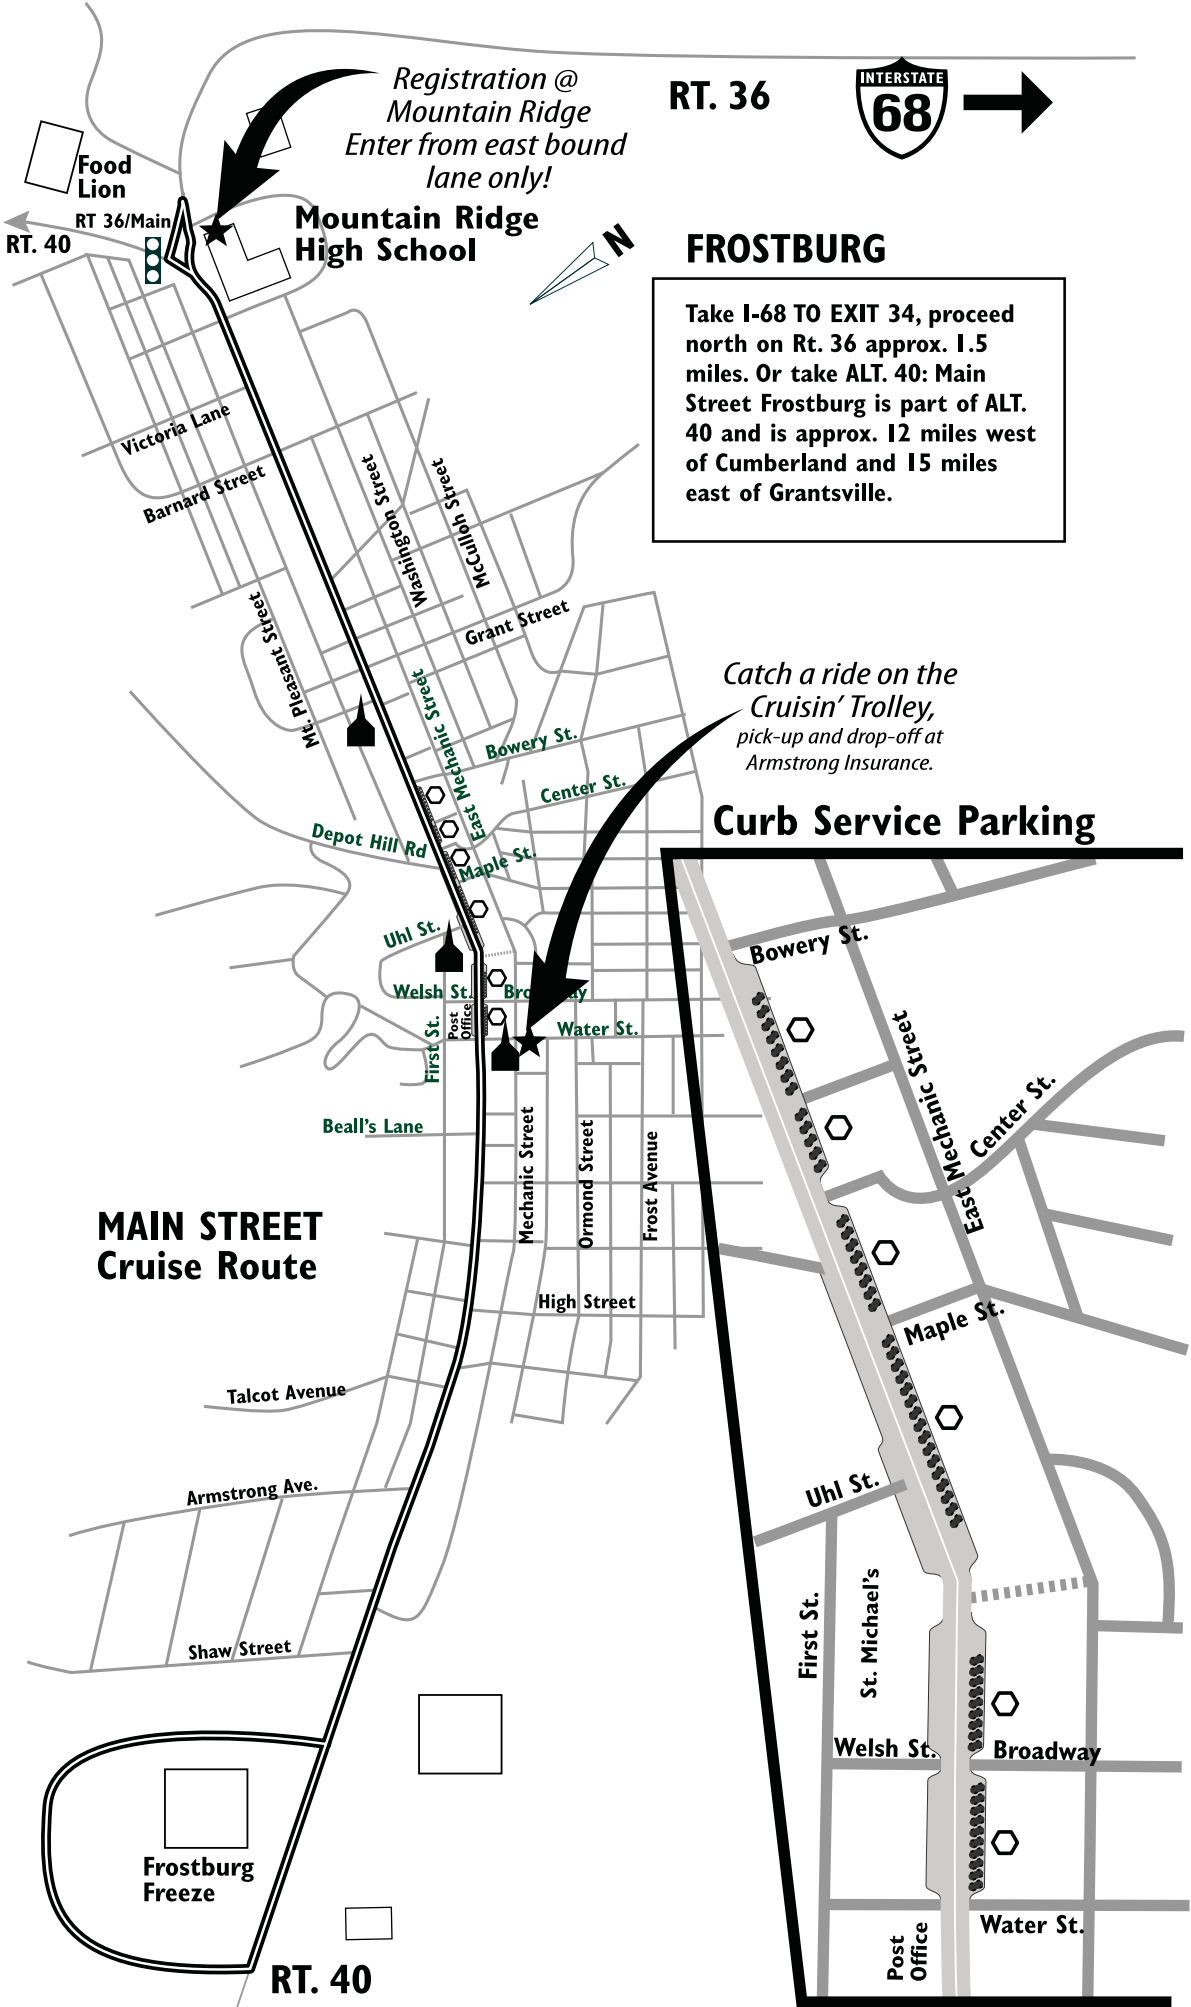

Registration @  
Mountain Ridge  
Enter from east bound  
lane only!

**Mountain Ridge  
High School**

RT. 36

**FROSTBURG**

Take I-68 TO EXIT 34, proceed north on Rt. 36 approx. 1.5 miles. Or take ALT. 40: Main Street Frostburg is part of ALT. 40 and is approx. 12 miles west of Cumberland and 15 miles east of Grantsville.

*Catch a ride on the  
Cruisin' Trolley,  
pick-up and drop-off at  
Armstrong Insurance.*

**Curb Service Parking**

**MAIN STREET  
Cruise Route**

**Frostburg  
Freeze**

RT. 40